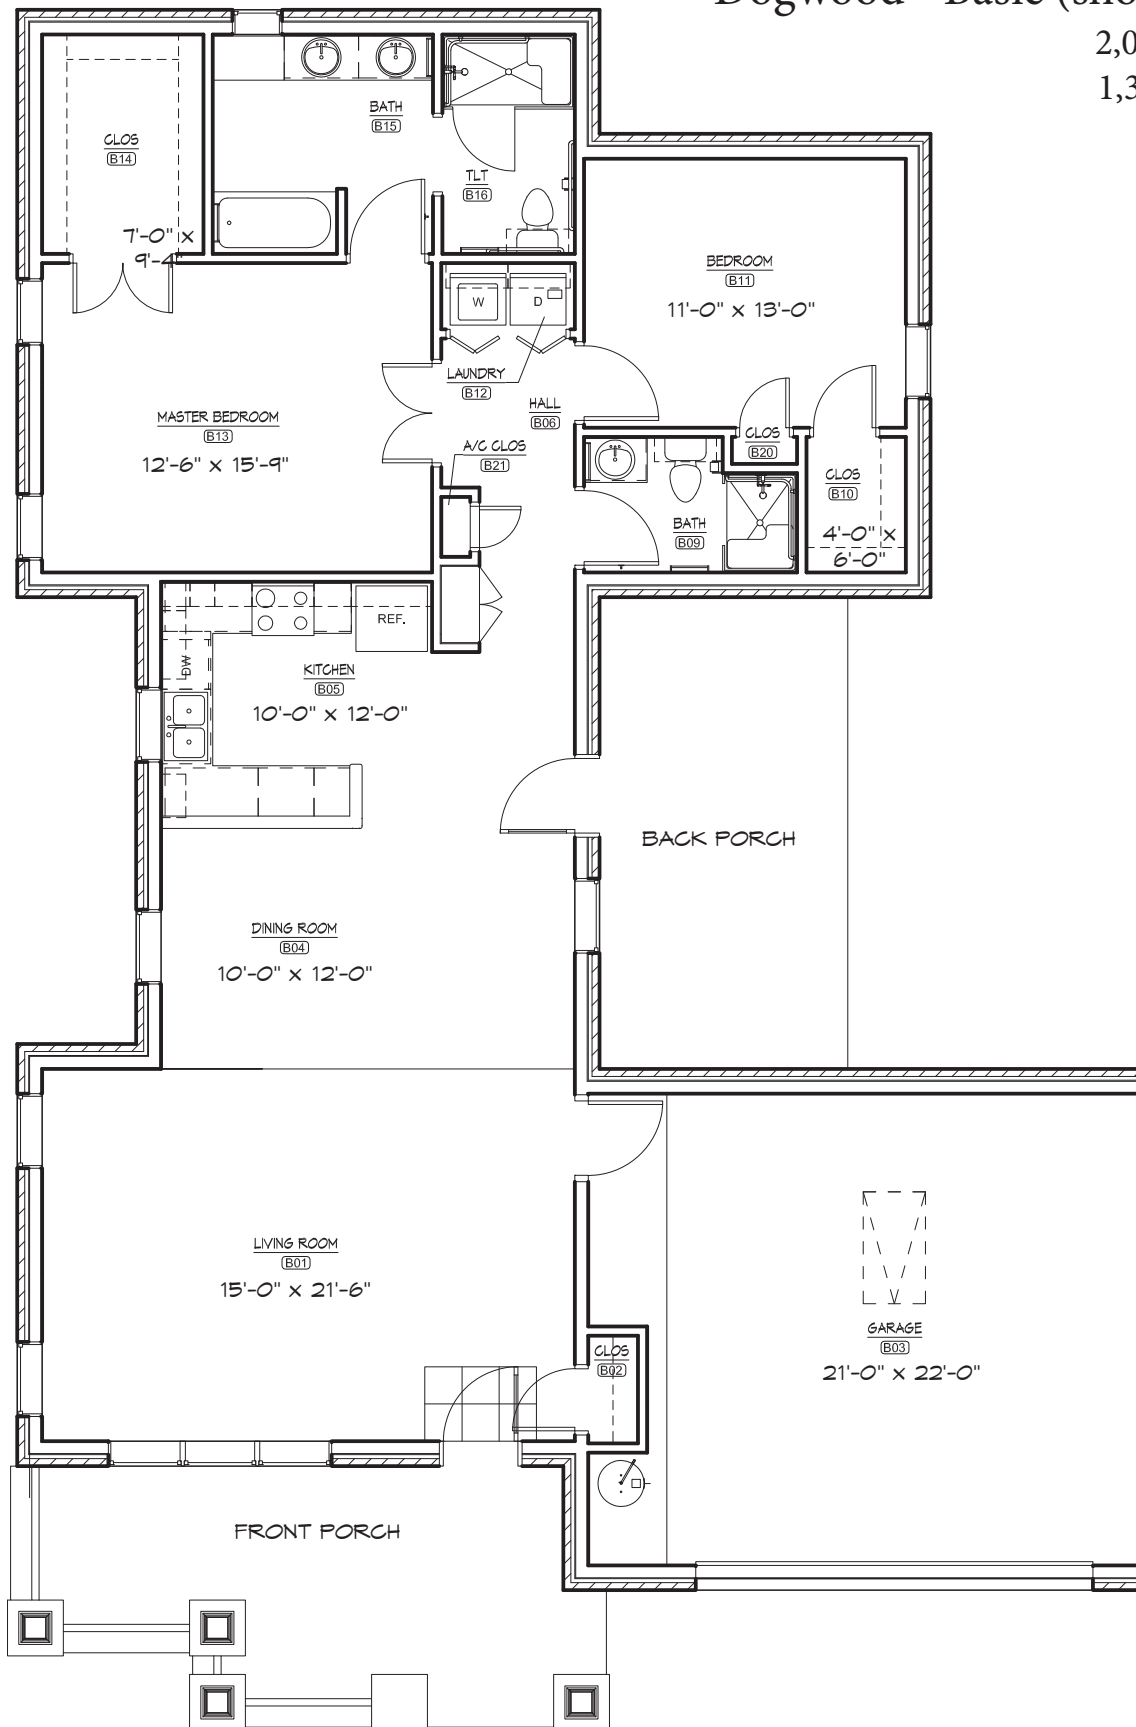

Dogwood - Basic (shown as LH)

2,005 SF overall

1,385 SF heated

Dogwood - w/ Study (shown as LH)

2,170 SF overall

1,550 SF heated

Magnolia - Basic (shown as LH)

2,010 SF overall

1,400 SF heated

The Villas @ Seashore Highlands

Magnolia - w/ Study (shown as LH)

2,235 SF overall

1,625 SF heated