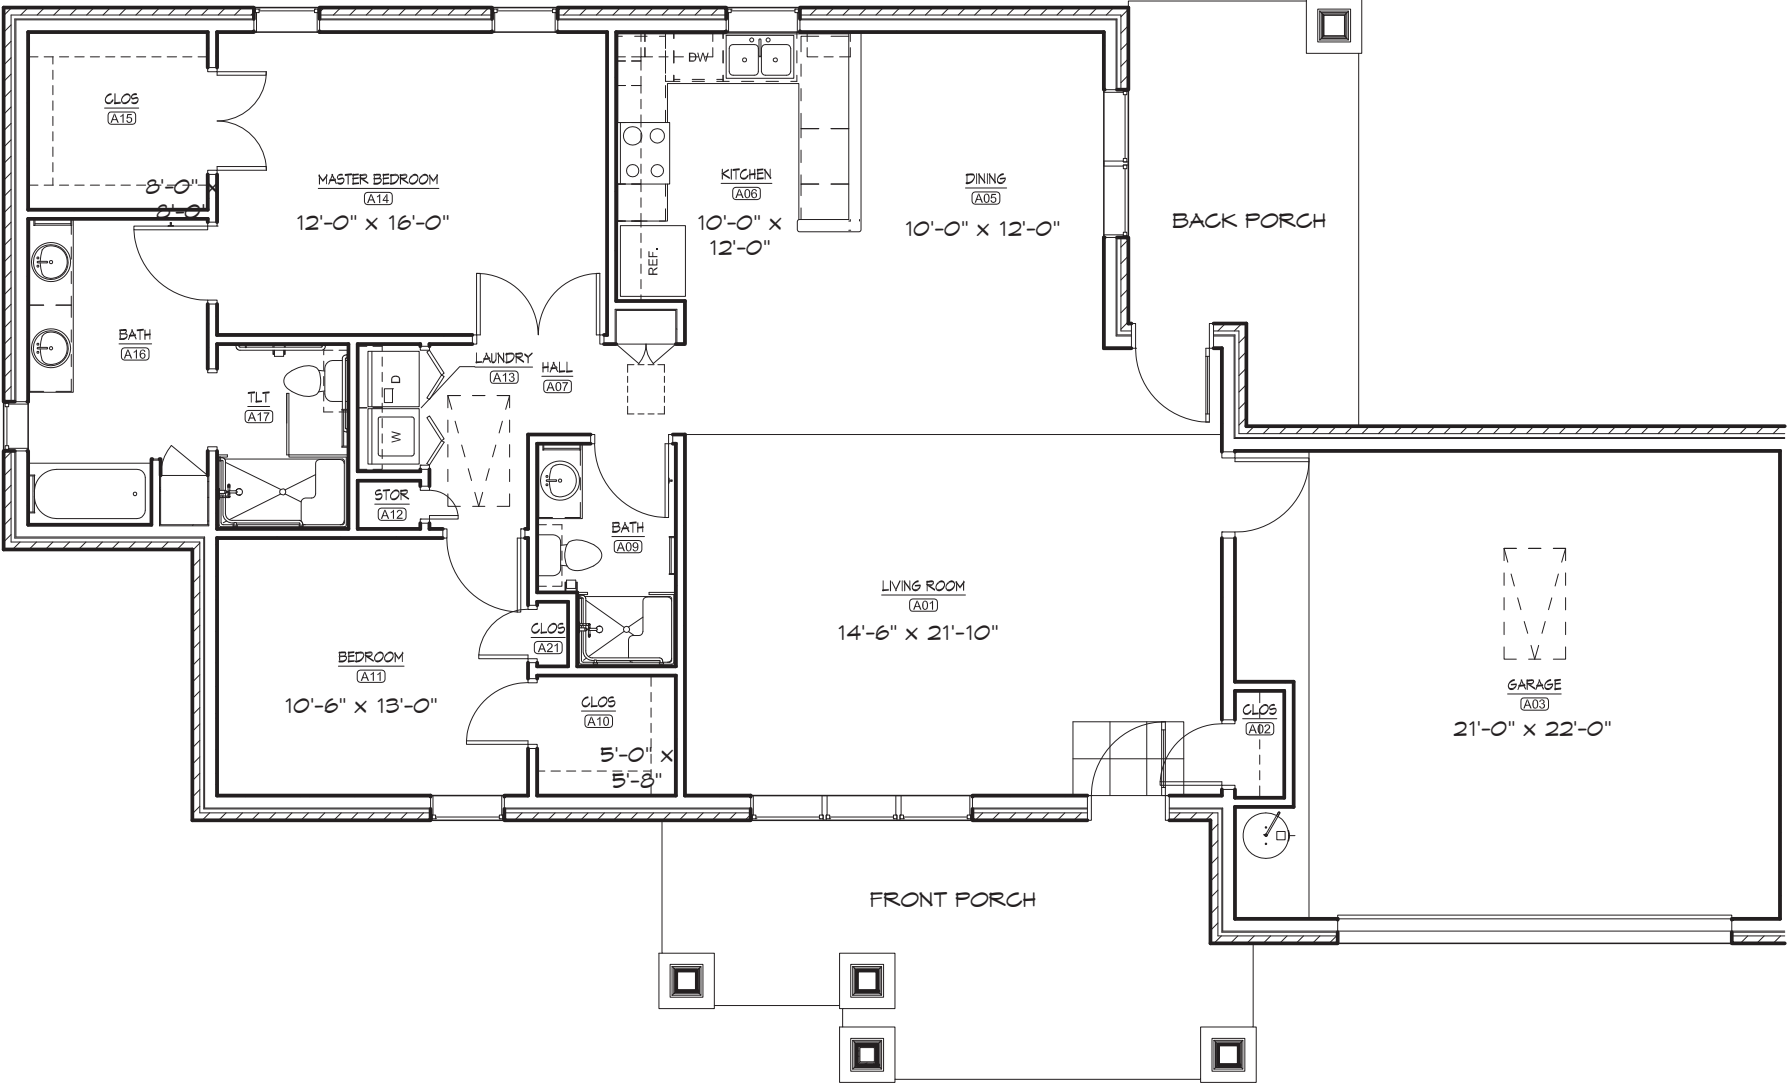

Dogwood - Basic (shown as LH)

2,005 SF overall

1,385 SF heated

Dogwood - w/ Study (shown as LH)

2,170 SF overall

1,550 SF heated

Magnolia - Basic (shown as LH)

2,010 SF overall

1,400 SF heated

The Villas @ Seashore Highlands

Magnolia - w/ Study (shown as LH)

2,235 SF overall

1,625 SF heated