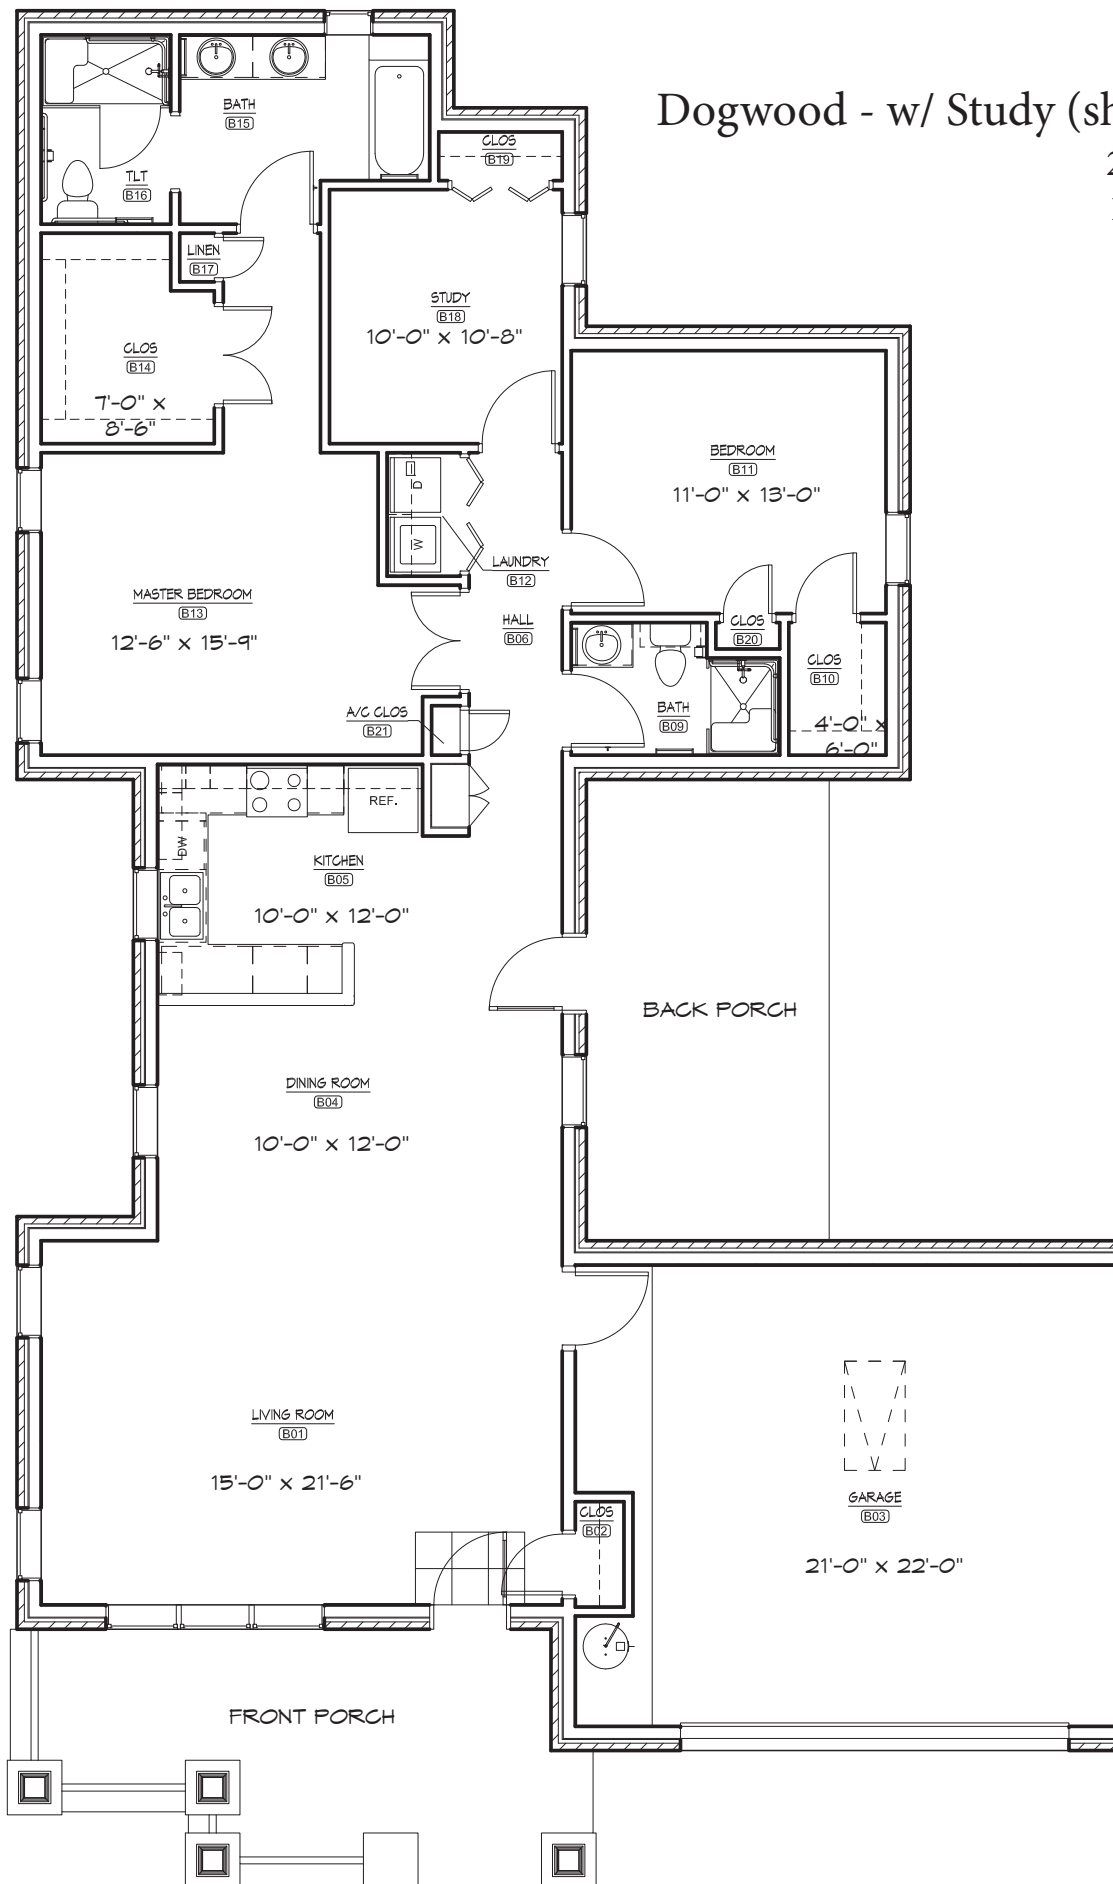

Dogwood - Basic (shown as LH)

2,005 SF overall

1,385 SF heated

Dogwood - w/ Study (shown as LH)

2,170 SF overall

1,550 SF heated

Magnolia - Basic (shown as LH)

2,010 SF overall

1,400 SF heated

The Villas @ Seashore Highlands

Magnolia - w/ Study (shown as LH)

2,235 SF overall

1,625 SF heated