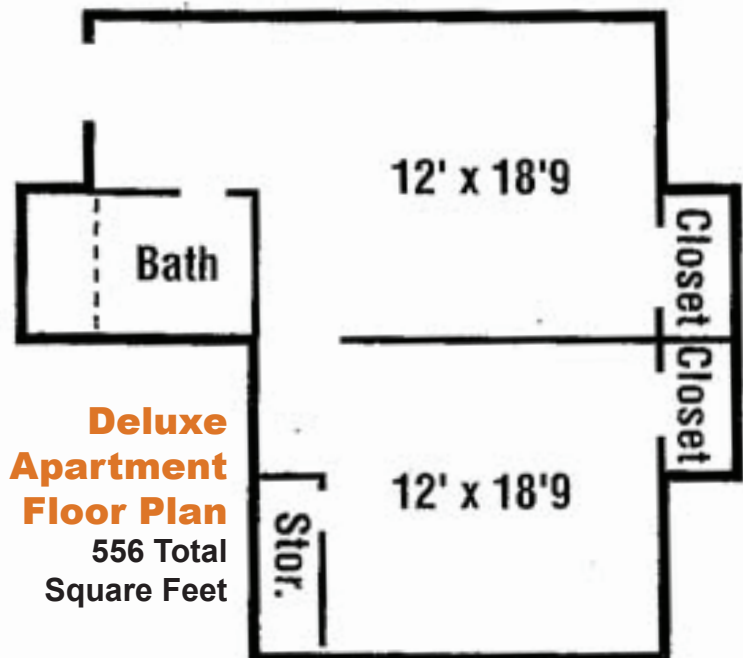

## SAMPLE FLOOR PLANS: DOGWOOD ASSISTED LIVING

*For more information or specific room details, please contact the Aldersgate Admissions Office.*

**Standard Apartment Floor Plan**  
295 Total Square Feet

**Deluxe  
Apartment  
Floor Plan**  
556 Total  
Square Feet

**CONTACT: (601)482-5561**

Lawona Broadfoot  
Executive Director  
lawona.broadfoot@mss-aldersgate.org

or

Marsha Hannah  
Marketing Director  
marsha.hannah@mss-aldersgate.org