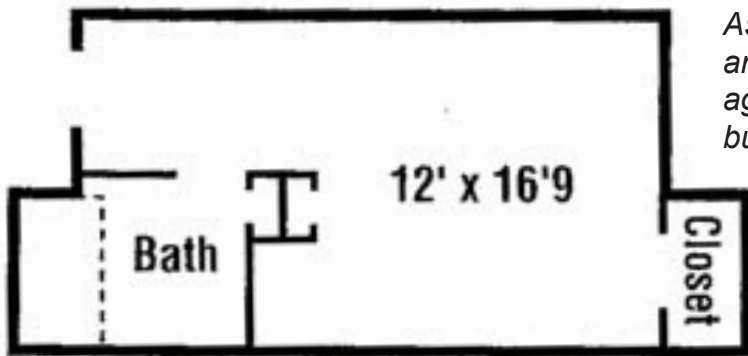

## SAMPLE FLOOR PLANS: DOGWOOD ASSISTED LIVING

*For more information or specific room details, please contact the Aldersgate Admissions Office.*

**Standard Apartment Floor Plan**  
295 Total Square Feet